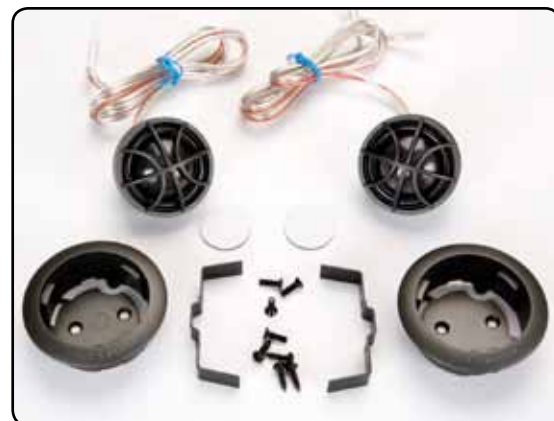

Install the tweeter on the dashboard or recessed in the door, all mounting parts are included.

The bass driver has a cone of aluminium with rubber edge and a powerful neodymium magnet that guarantees a good bass control. Grilles are included.

Tweeter

28 mm soft dome tweeter with copper cup (RC28)

Crossover / filter

12 dB slope to tweeter, tweeter level select
12 dB slope to mid driver

Filter box size

145 x 95 x 45 mm

DLS Sweden
www.dls.se
E-mail: info@dls.se